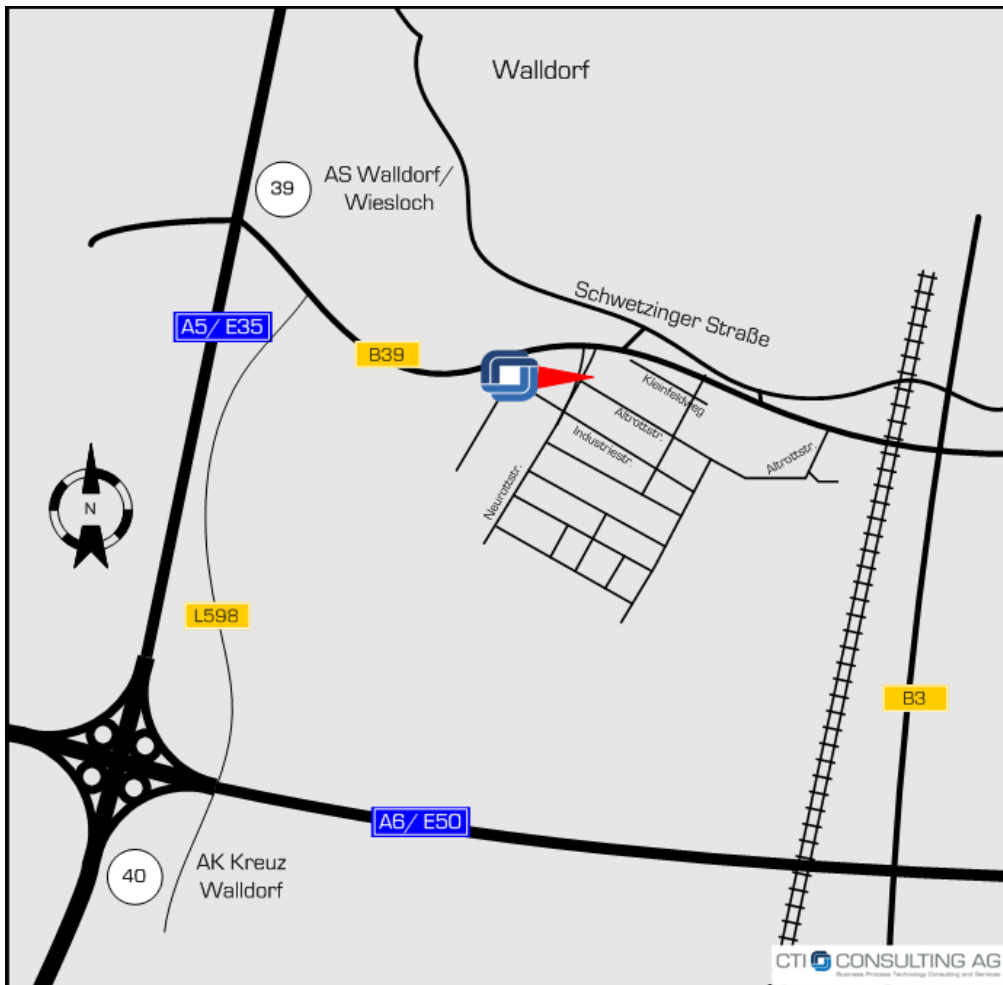

Headquarters Germany
CTI CONSULTING AG
Wilhelmsstr. 2a
D-34117 Kassel
tel.: +49 561 94272 - 0
fax: +49 561 94272 - 50
info@cti-consulting.de
www.cti-consulting.de

Branch Office SAP Partnerport
CTI CONSULTING AG
Altrottstr. 31
D-69190 Walldorf
tel.: +49 6227 73350 - 0
fax: +49 6227 73350 - 9
info@cti-consulting.de
www.cti-consulting.de

Branch Office Düsseldorf
CTI CONSULTING AG
Stadttor 1
D-40219 Düsseldorf
tel.: +49 211 3003 - 0
fax: +49 211 3003 - 200
info@cti-consulting.de
www.cti-consulting.de

Branch Office Atlanta (USA)
CTI CONSULTING Corp.
100 Milton Park, Suite 350
30,000 Mill Creek Avenue
Alpharetta, GA 30022
tel.: +1 772 905 2459
info@cti-consulting.us
www.cti-consulting.us

SAP® Service Partner

IDS® Scheer Partner

Certified by
DIN ISO 9001:2000

Member of the
German Federal Association of
Management Consultants