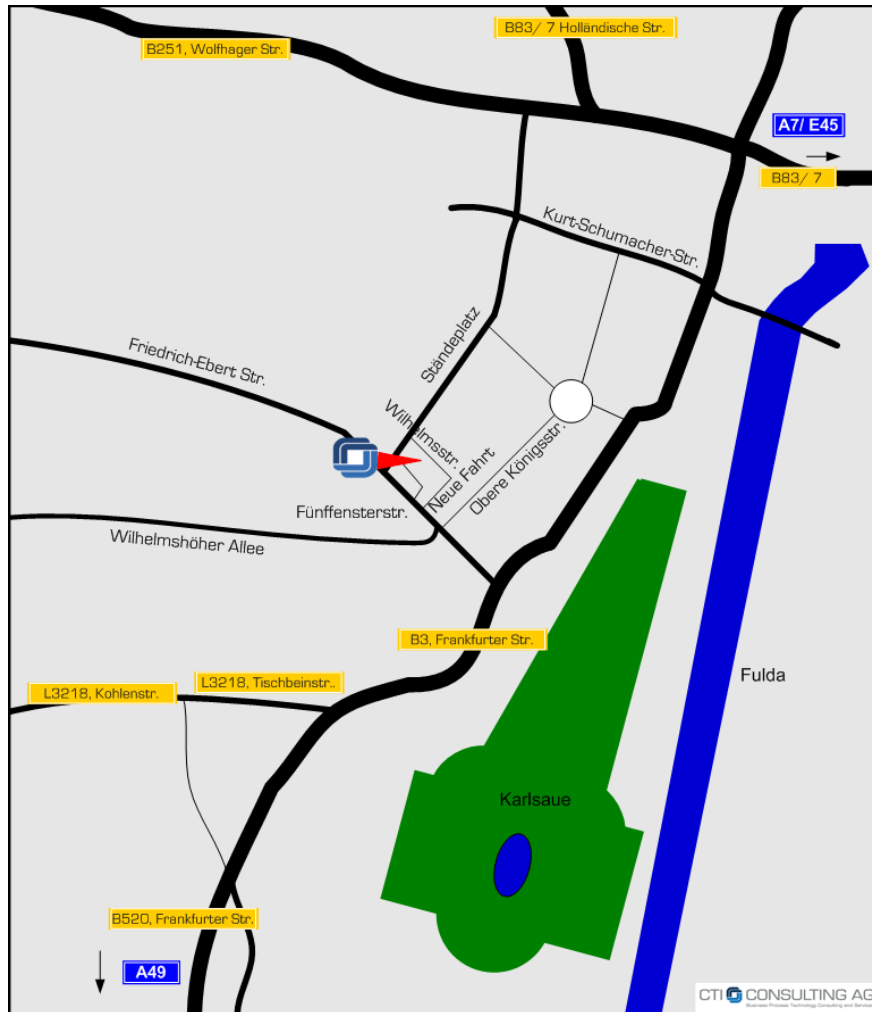

Headquarters Germany
CTI CONSULTING AG
Wilhelmsstr. 2a
D-34117 Kassel
tel.: +49 561 94272 - 0
fax: +49 561 94272 - 50
info@cti-consulting.de
www.cti-consulting.de

Branch Office SAP Partnerport
CTI CONSULTING AG
Altrottstr. 31
D-69190 Walldorf
tel.: +49 6227 73350 - 0
fax: +49 6227 73350 - 9
info@cti-consulting.de
www.cti-consulting.de

Branch Office Düsseldorf
CTI CONSULTING AG
Stadttor 1
D-40219 Düsseldorf
tel.: +49 211 3003 - 0
fax: +49 211 3003 - 200
info@cti-consulting.de
www.cti-consulting.de

Branch Office Atlanta (USA)
CTI CONSULTING Corp.
100 Milton Park, Suite 350
30,000 Mill Creek Avenue
Alpharetta, GA 30022
tel.: +1 772 905 2459
info@cti-consulting.us
www.cti-consulting.us

SAP® Service Partner

IDS® Scheer Partner

Certified by
DIN ISO 9001:2000

Member of the
German Federal Association of
Management Consultants