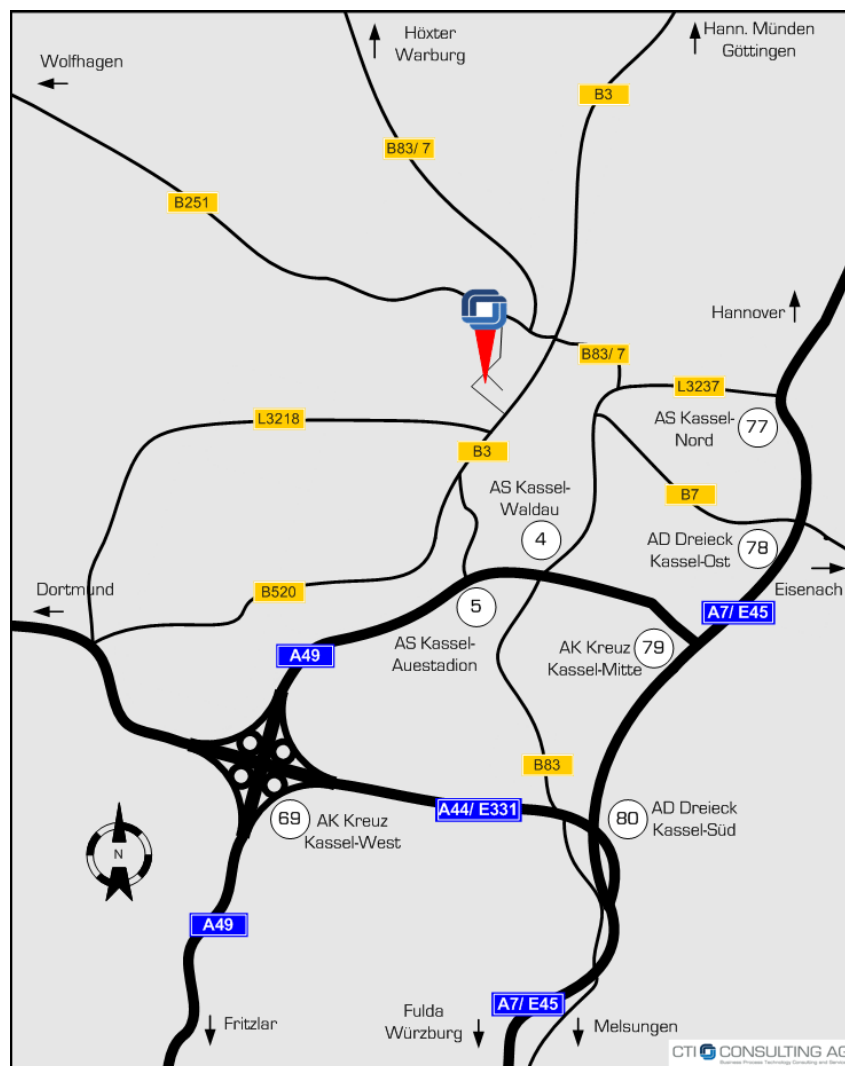

How to find us in Kassel

Coming by A44 or A7

Turn onto A49 going towards Kassel Stadtmitte. Take exit 5 Stadtmitte/ Auestadion. At the 3rd crossroad with traffic lights turn right onto Frankfurter Str.

Head left onto Fünfensterstr. at the crossroad by the cinema "Cinestar". After approx. 30 meters, at the 2nd traffic light turn right onto Garde-Du-Corps-Str.

You can park your car in the parking garage Wilhelmsstr.

When you come out of the parking garage turn right and walk in the pedestrian zone and turn left onto Wilhelmsstr. Go to the main entrance of the cinema "Cineplex im Capitol", and the office entrance is on the right side of the main entrance. CTI CONSULTING is located on floor no. 1.