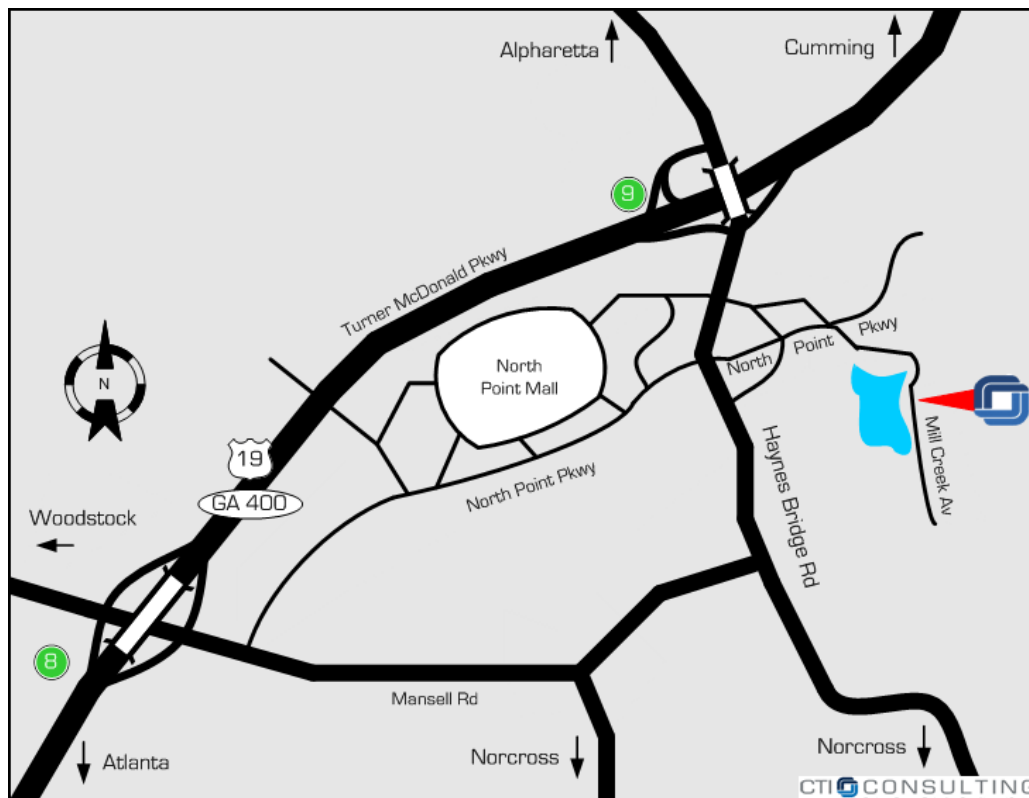

How to find us in Atlanta

From Hartsfield-Jackson Atlanta International Airport or downtown Atlanta

take I-85N, go onto GA 400 North.

Take exit 9, Haynes Bridge Road, turn right (east) and go to the second traffic light.

Turn left onto North Point Pkwy, *Bahama Breeze* Restaurant on corner, and go to the second traffic light.

Turn right onto Mill Creek Avenue.

The office building, 100 Milton Park, is behind the AMLI apartments on your left.

Turn left at the building and right onto the parking deck.

From Cumming by GA 400/US 19

drive GA 400/US 19 south and take exit number 9, Haynes Bridge Road, turn left (east) and go to the second traffic light.

Turn left onto North Point Pkwy, *Bahama Breeze* Restaurant on corner, and go to the second traffic light.

Turn right onto Mill Creek Avenue.

The office building, 100 Milton Park, is behind the AMLI apartments on your left.

Turn left at the building and right onto the parking deck.

Headquarters Germany
CTI CONSULTING AG
Wilhelmsstr. 2a
D-34117 Kassel
tel.: +49 561 942 72 - 0
fax: +49 561 942 72 - 50
info@cti-consulting.de
www.cti-consulting.de

Branch Office SAP Partnerport
CTI CONSULTING AG
Altrottstr. 31
D-69190 Walldorf
tel.: +49 6227 73350 - 0
fax: +49 6227 73350 - 9
info@cti-consulting.de
www.cti-consulting.de

Branch Office Düsseldorf
CTI CONSULTING AG
Stadttor 1
D-40219 Düsseldorf
tel.: +49 211 3003 - 0
fax: +49 211 3003 - 200
info@cti-consulting.de
www.cti-consulting.de

Branch Office Atlanta (USA)
CTI CONSULTING Corp.
100 Milton Park, Suite 350
30,000 Mill Creek Avenue
Alpharetta, GA 30022
tel.: +1 772 905 2459
info@cti-consulting.us
www.cti-consulting.us

SAP® Service Partner

IDS® Scheer Partner

Certified by
DIN ISO 9001:2000

Member of the
German Federal Association of
Management Consultants